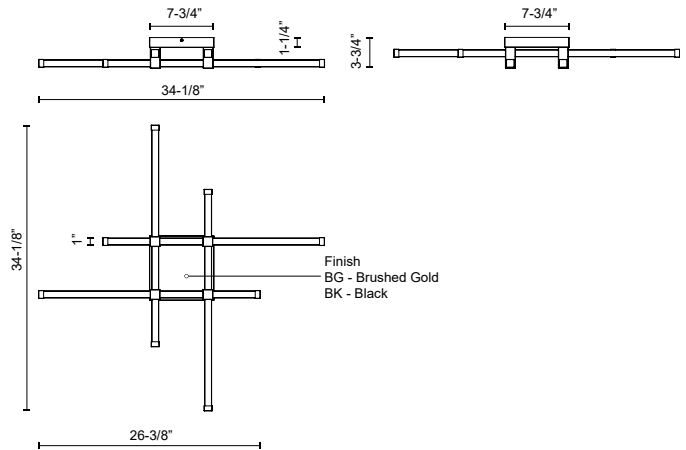

BLADE
FM23534
FLUSH MOUNT

PROJECT

SPECIFICATION DETAILS

Fixture Dimensions	L34-1/8" x W34-1/8" x H3-3/4"
Light Source	LED with DC Driver
Wattage	29W
Total Lumens	2250lm
Delivered Lumens	BG-2011lm; BK-1926lm;
Voltage	120V
Color Temperature	3000K
CRI (Ra)	90CRI
Optional Color Temps	2700K - 5000K Available, Minimum Order Quantities Apply
LED Rated Life	50,000 hours
Dimming	100% - 10%, TRIAC or ELV Dimmer (Not Included)
Diffuser Details	Clear Acrylic Exterior/White Silicone Interior
Location	Dry
Illumination Direction	Up/Down
CEC Title 24 JA8	Yes, JA8-2022
Canopy Dimensions	L7-3/4" x W7-3/4" x H1-1/4"
Paint Finish	BG01; BK02;

* For custom options, consult factory for details.

* For warranty information, please visit www.kuzcolighting.com/warranty

DESCRIPTION

The Blade Collection is as artistic as it is functional. With its linear design and long acrylic ribbed diffusers, the entire Blade family delivers a tremendous depth of light that makes for spectacular lighting in high-traffic areas of the home. With a variety of styles and hanging options available, it's easy to create a unique lighting environment of high caliber.

KUZCO

CANADA: 19054 28TH AVENUE - SURREY, BC V3Z 6M3
USA: 3035 E. LONE MOUNTAIN ROAD - LAS VEGAS, NV 89081

WWW.KUZCOLIGHTING.COM

© 2023 KUZCO LIGHTING. ALL RIGHTS RESERVED.

COMMENT